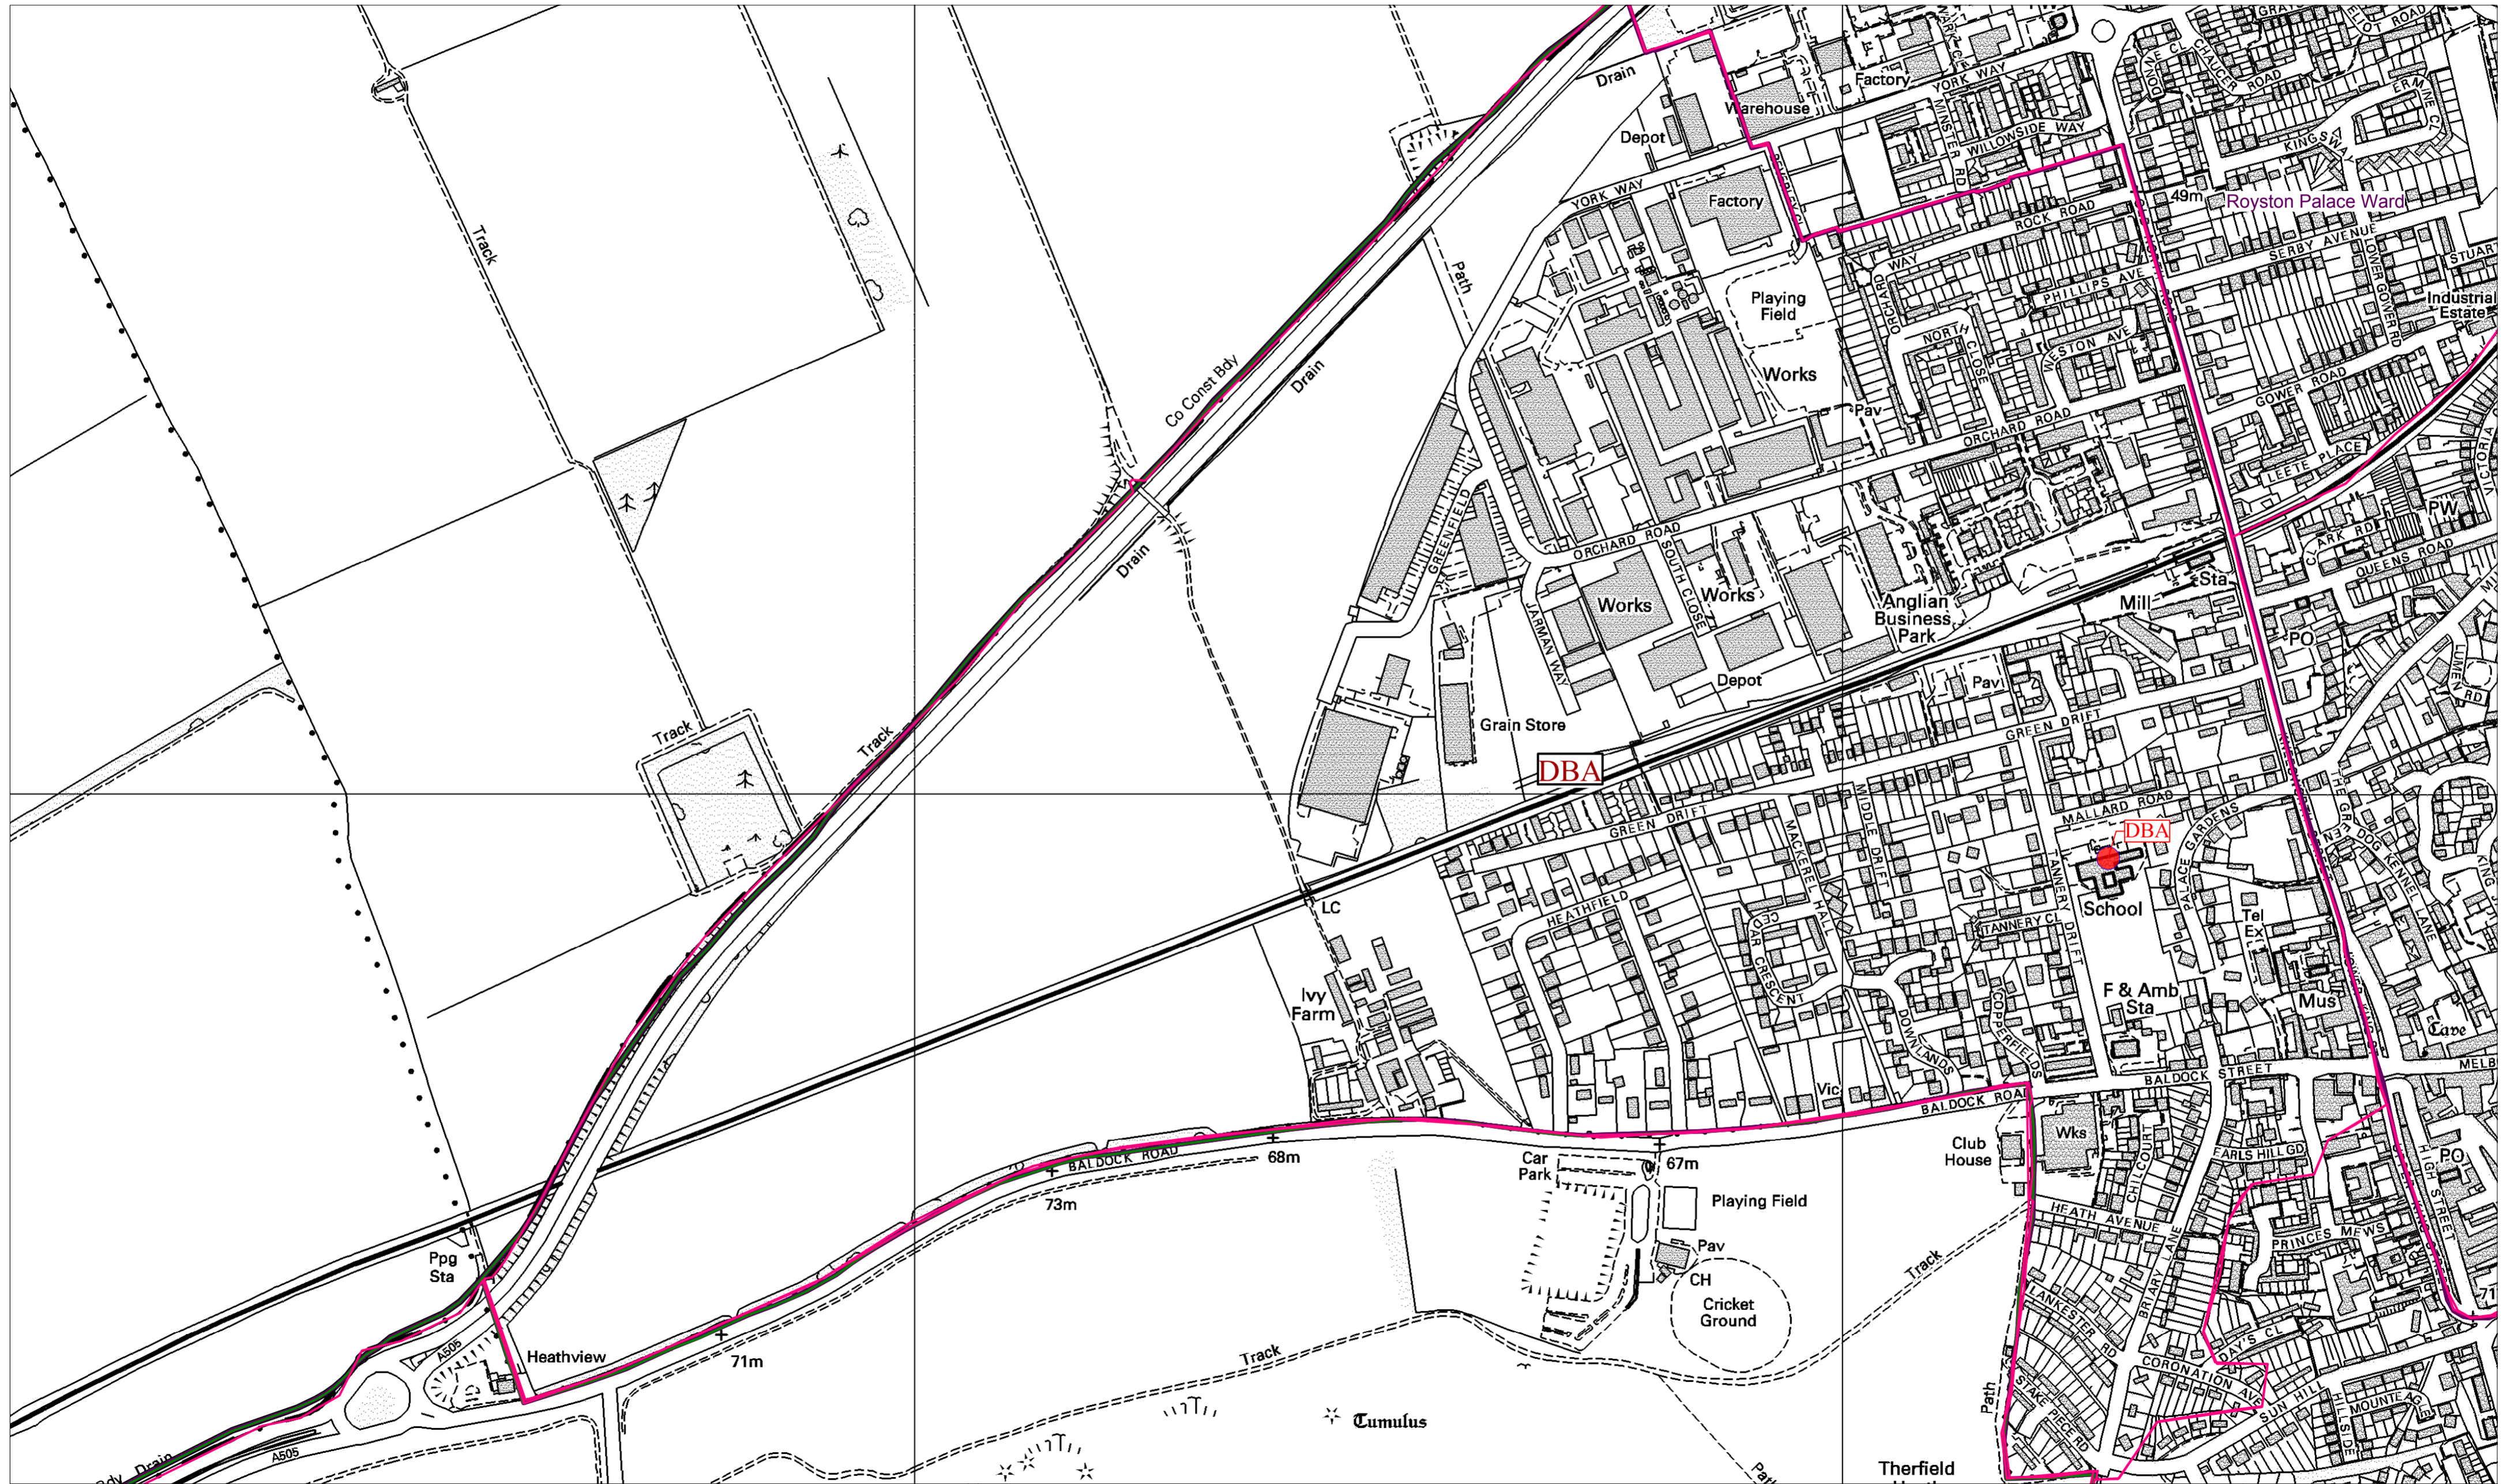

Polling Area - DBA - Royston Heath

Scale: 1:?
Date: 28:10:13